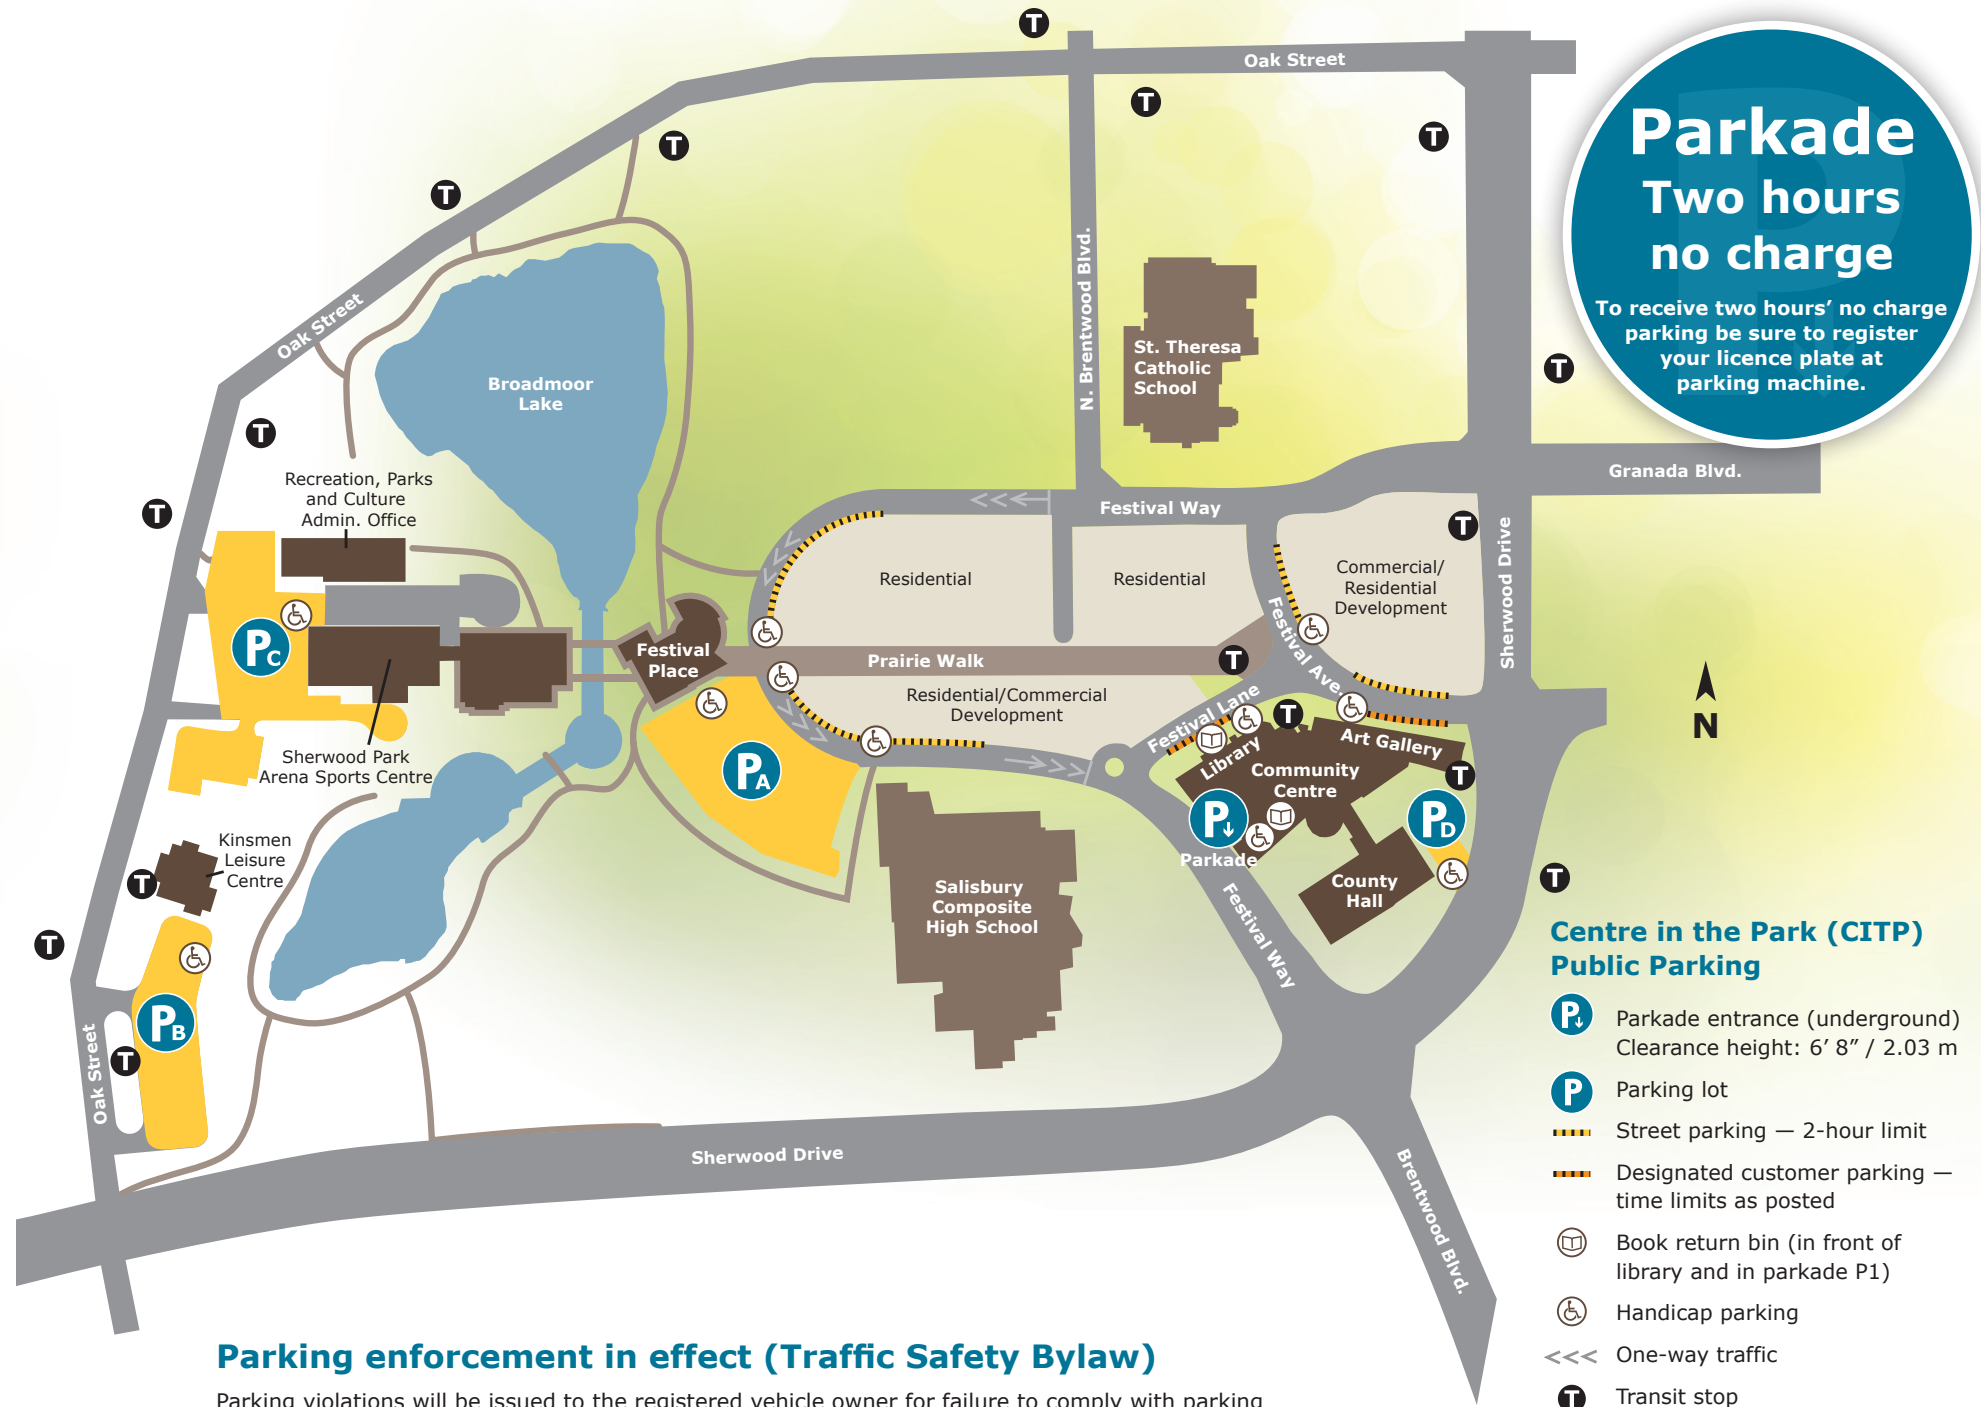

Centre in the Park Public Parking

Enforced times, rates and locations

P_v Community Centre Parkade First two hours - no charge

7 a.m. to 5 p.m., Monday–Friday

Additional time – $2 per hour
(Parking on Level P1 only during these times)

After 5 p.m. on weekdays, and all day weekends and holidays

Any additional time – $2 flat fee
(Parking on Level P1 and P2)

Parkade hours of operation

Monday–Friday: 6 a.m. to 10 p.m.

Saturday: 7 a.m. to 10 p.m.

Sunday: 10:30 a.m. to 10 p.m.

Handicap parking

Available in the parkade on Level P1 and P2.
No charge to drive down to the elevators to drop off or pick up a person with disabilities.

No charge to drive down to P1 to use the library book return bin.

Street Parking - no charge

Festival Lane, Festival Avenue, Festival Way

- 2-hour time limit, or as posted
  7 a.m. to 5 p.m., Monday–Friday
- No time limit after 5 p.m. on weekdays, and all day weekends and holidays

Outdoor Surface Parking Lots - no charge

P_A Lot A – Festival Place

P_B Lot B – Kinsmen Leisure Centre

P_C Lot C – Sherwood Park Arena and Sports Centre

P_D Lot D – County Hall

- 2-hour time limit
  7 a.m. to 5 p.m., Monday–Friday

Note: Parking rates and time limits are reviewed annually.

**Parkade
Two hours
no charge**

To receive two hours' no charge parking be sure to register your licence plate at parking machine.

Parking enforcement in effect (Traffic Safety Bylaw)

Parking violations will be issued to the registered vehicle owner for failure to comply with parking time limits and/or fees as posted. During construction or events, parking restrictions or changes may apply.

Centre in the Park (CITP) Public Parking

- **P_v** Parkade entrance (underground)
  Clearance height: 6' 8" / 2.03 m
- **P** Parking lot
- **---** Street parking — 2-hour limit
- **---** Designated customer parking — time limits as posted
- **Ⓛ** Book return bin (in front of library and in parkade P1)
- **♿** Handicap parking
- **←←←** One-way traffic
- **T** Transit stop
- **---** Walking trail