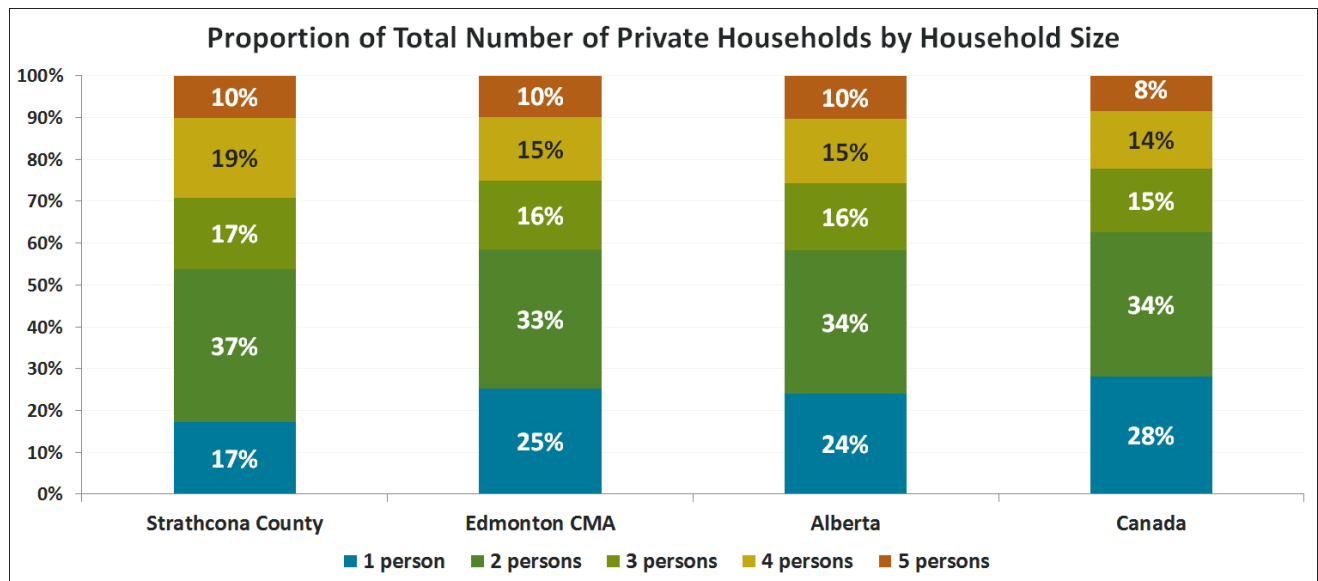

Census Made Simple Release 3

Type of Dwelling

Persons in Private Households

Average Number of Persons in Private Households

	Strathcona County	Edmonton CMA	Alberta	Canada
Average number of persons in private households	2.7	2.6	2.6	2.4

Quick Facts

- The average number of persons per household in Strathcona County is 2.7. In comparison to 2011, this has decreased. When compared to Edmonton CMA, Alberta and Canada, Strathcona County has a higher average of persons per household.
- The largest growth of structure type between 2011 and 2016 continues to be single-detached homes with 1,265 new homes added. The second largest growth in structure types was in apartment buildings with fewer than five storeys and semi-detached homes.