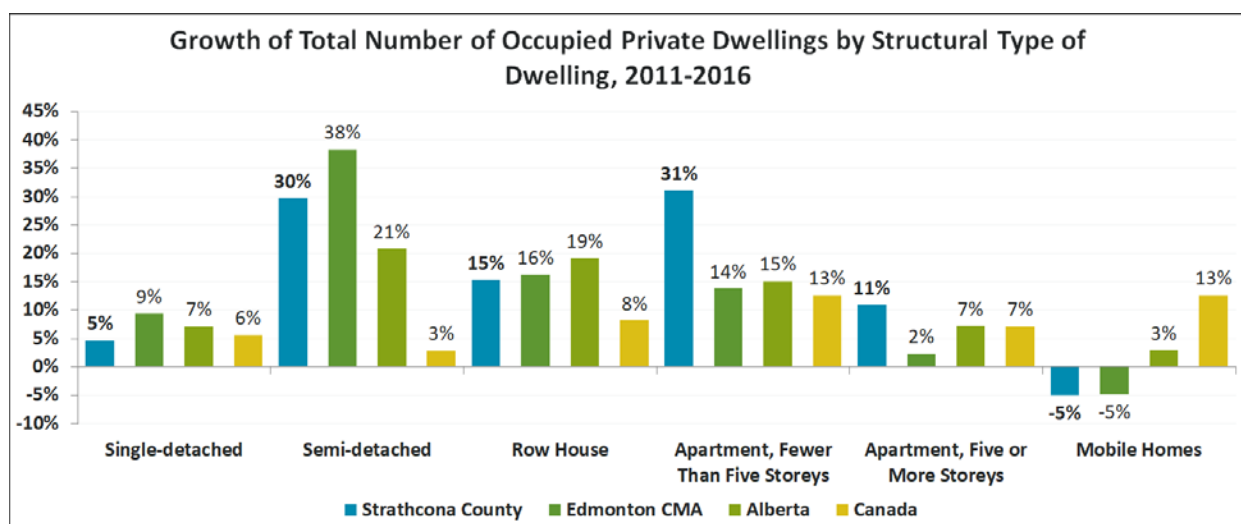

Census Made Simple Release 3

Type of Dwelling

Dwelling Characteristics