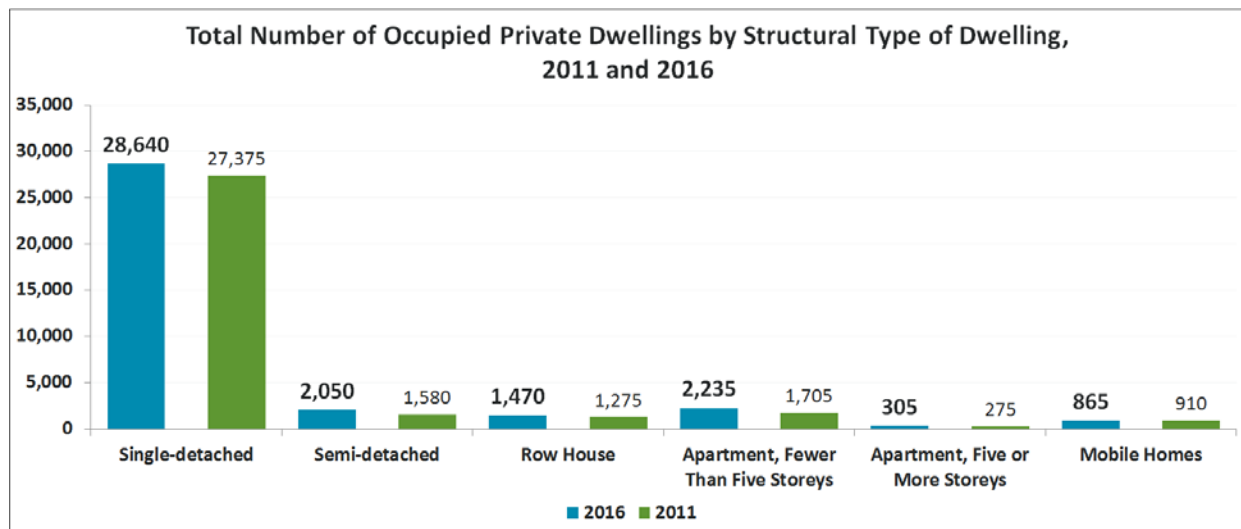

Census Made Simple Release 3

Type of Dwelling

Dwelling Characteristics