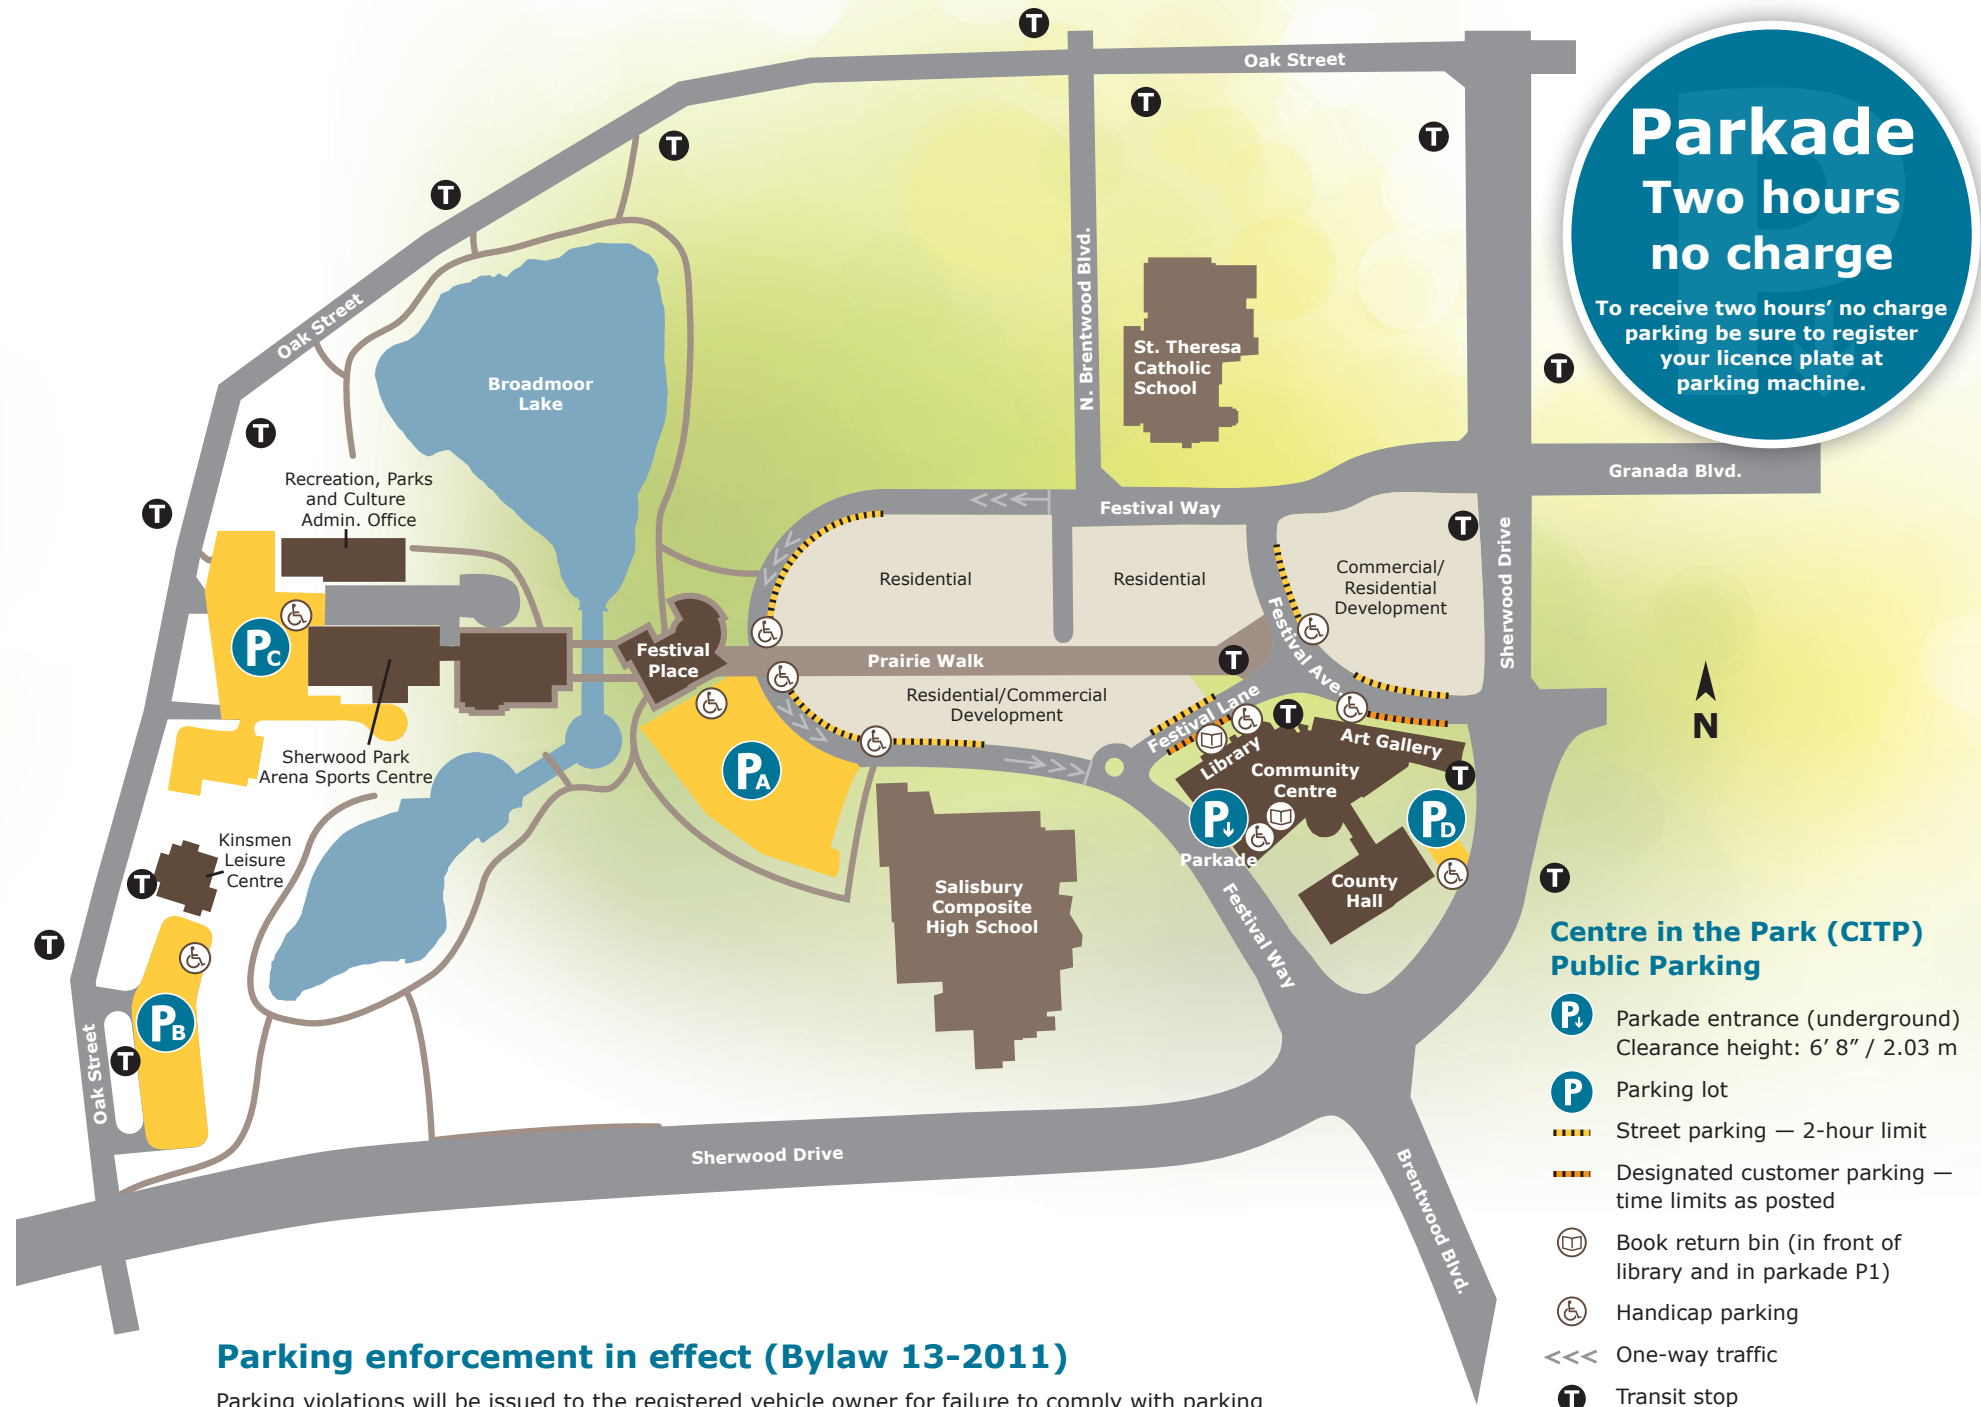

Centre in the Park Public Parking

Enforced times, rates and locations
(Effective July 6, 2015)

P Community Centre Parkade First two hours - no charge

7 a.m. to 5 p.m., Monday–Friday

Additional time – $2 per hour
(Parking on Level P1 only during these times)

After 5 p.m. on weekdays, and all day weekends and holidays

Any additional time – $2 flat fee
(Parking on Level P1 and P2)

Parkade hours of operation

Monday–Friday: 6 a.m. to 10 p.m.

Saturday: 7 a.m. to 10 p.m.

Sunday: 10:30 a.m. to 10 p.m.

Handicap parking

Available in the parkade on Level P1 and P2.
No charge to drive down to the elevators to drop off or pick up a person with disabilities.

No charge to drive down to P1 to use the library book return bin.

Street Parking - no charge

Festival Lane, Festival Avenue, Festival Way

- 2-hour time limit, or as posted
  7 a.m. to 5 p.m., Monday–Friday
- No time limit after 5 p.m. on weekdays, and all day weekends and holidays

Outdoor Surface Parking Lots - no charge

P_A Lot A – Festival Place

P_B Lot B – Kinsmen Leisure Centre

P_C Lot C – Sherwood Park Arena and Sports Centre

P_D Lot D – County Hall

- 2-hour time limit
  7 a.m. to 5 p.m., Monday–Friday

Note: Parking rates and time limits are reviewed annually.

Parkade
Two hours
no charge

To receive two hours' no charge parking be sure to register your licence plate at parking machine.

Parking enforcement in effect (Bylaw 13-2011)

Parking violations will be issued to the registered vehicle owner for failure to comply with parking time limits and/or fees as posted. During construction or events, parking restrictions or changes may apply.

Centre in the Park (CITP) Public Parking

- **P** Parkade entrance (underground)
  Clearance height: 6' 8" / 2.03 m
- **P** Parking lot
- **---** Street parking — 2-hour limit
- **---** Designated customer parking — time limits as posted
- **Ⓛ** Book return bin (in front of library and in parkade P1)
- **♿** Handicap parking
- **<<<** One-way traffic
- **T** Transit stop
- **—** Walking trail