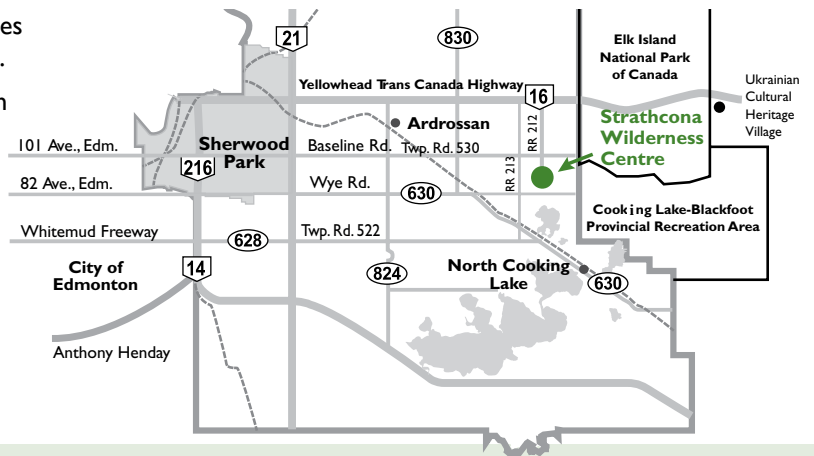

GPS co-ordinates:

Latitude: 53.53264 N Longitude: 112.99921 W

Visit our website for hours of operation.

www.strathcona.ca/wildernesscentre
swcinfo@strathcona.ca 780-922-3939