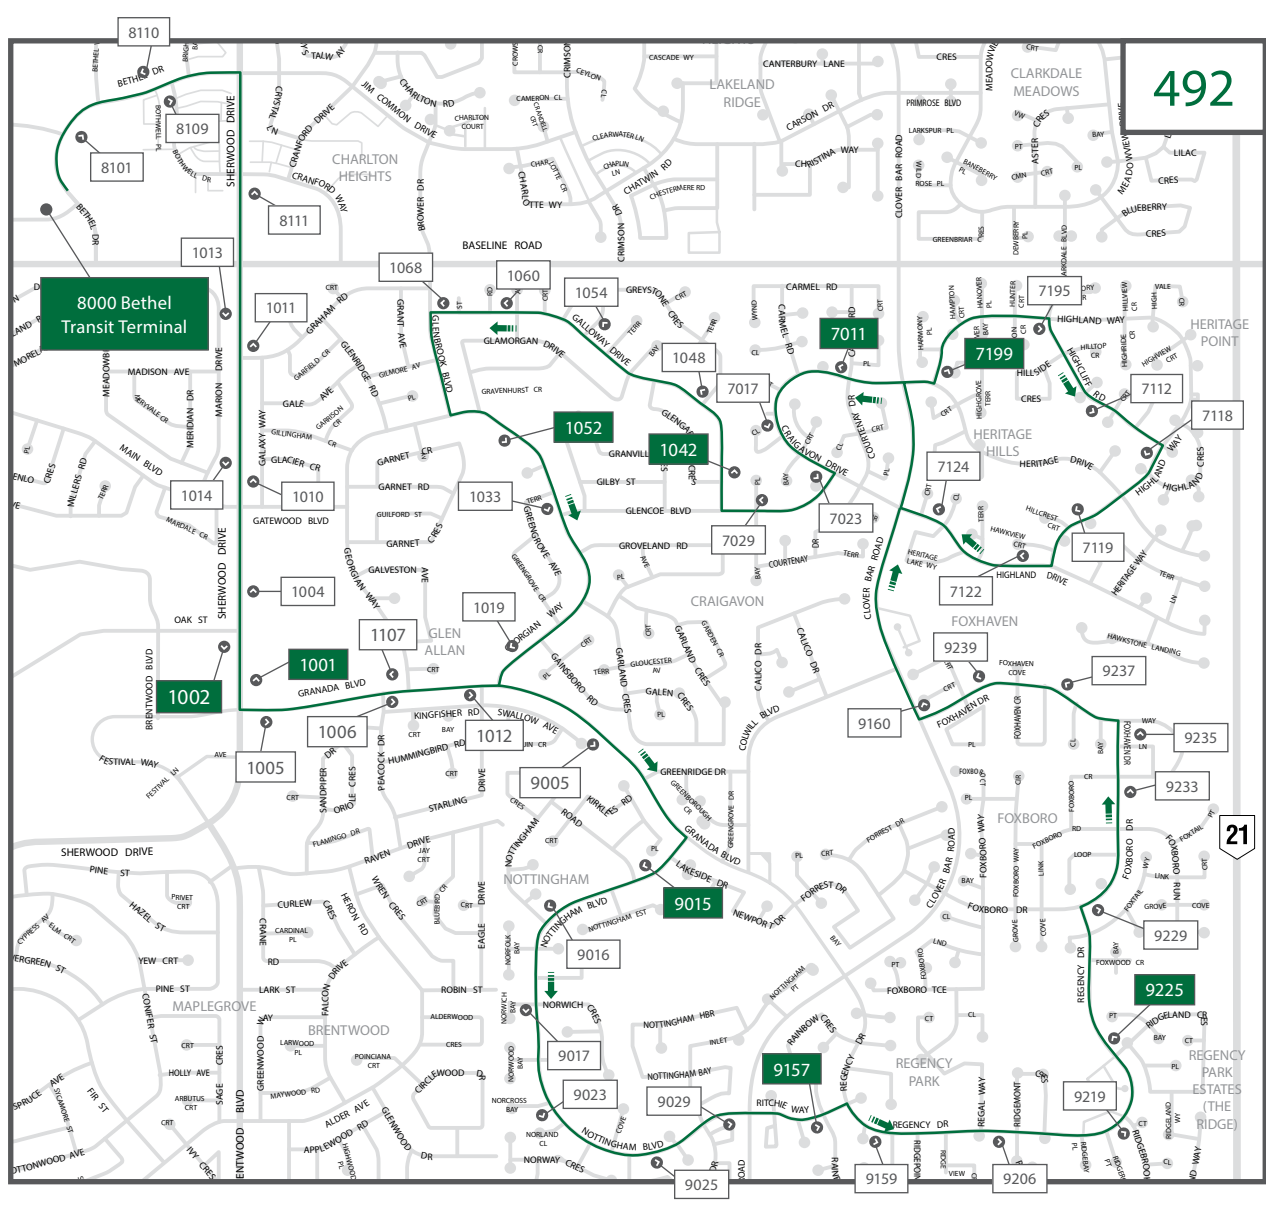

Bethel Transit Terminal | Nottingham | Regency Park | Foxboro | Foxhaven | Heritage Hills |
Craigavon | Glen Allan | Sherwood Park Mall

Weekday Evening Schedule

	Bethel Transit Terminal	Sherwood Dr & Oak St (Arrive)	Sherwood Dr & Oak St (Depart)	Nottingham Blvd & Nottingham Rd	Ritchie Wy & Regency Dr	Regency Dr & Ridgeland Cr	Highland Wy & Heritage Dr	Craigavon Dr & Carmel Rd	Galloway Dr & Glangarry Cr	Gaogian Wy	Sherwood Dr & Granada Blvd	Bethel Transit Terminal
	8000	1002	1002	9015	9157	9225	7199	7011	1042	1052	1001	8000
p.m.	7:15	7:22	7:24	7:27	7:30	7:34	7:40	7:46	7:49	7:52	8:04	8:10
	8:15	8:22	8:24	8:27	8:30	8:34	8:40	8:46	8:49	8:52	9:04	9:10
	9:15	9:22	9:24	9:27	9:30	9:34	9:40	9:46	9:49	9:52	10:04	10:10
	10:15	10:22	10:24	10:27	10:30	10:34	10:40	10:46	10:49	10:52	11:04	11:10
	11:15	11:22	11:24	11:27	11:30	11:34	11:40	11:46	11:49	11:52	12:04	12:10
a.m.	12:15	Drop-off as required.