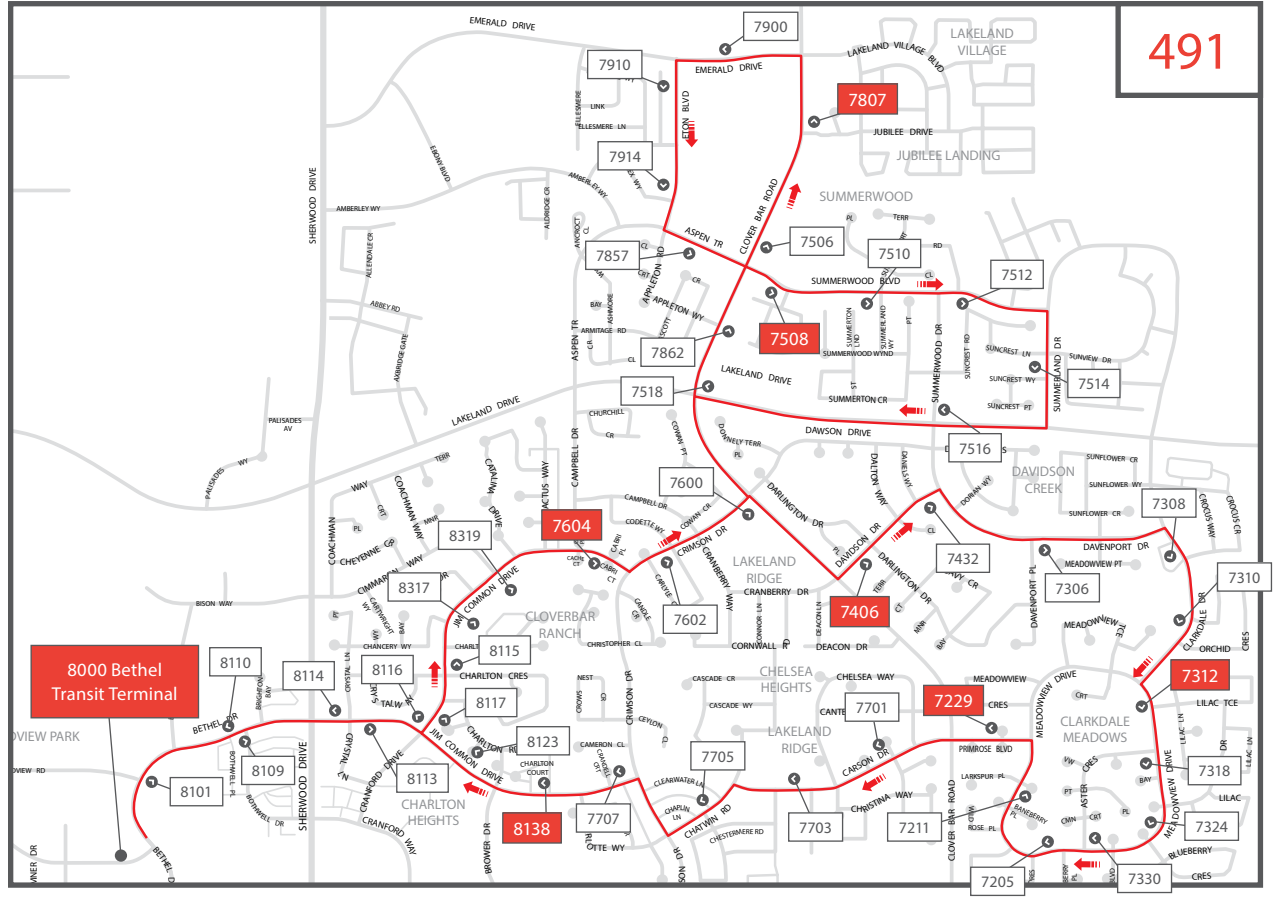

Bethel Transit Terminal | Cloverbar Ranch | Lakeland Ridge | Emerald Hills | Summerwood | Davidson Creek | Clarkdale Meadows | Chelsea Heights | Charlton Heights

Weekday Evening Schedule

	Bethel Transit Terminal	Jim Common Dr & Cache Pl	Clover Bar Rd & Jubilee Dr	Summerwood Blvd & Clover Bar Rd	Davidson Dr & Darlington Dr	Meadowview Dr & Clarkdale Dr	Primrose Blvd & Clover Bar Rd	Jim Common Dr & Charlton Ct	Bethel Transit Terminal
	8000	7604	7807	7508	7406	7312	7229	8138	8000
p.m.	7:15	7:20	7:26	7:29	7:42	7:45	7:48	7:53	8:00
	8:15	8:20	8:26	8:29	8:42	8:45	8:48	8:53	9:00
	9:15	9:20	9:26	9:29	9:42	9:45	9:48	9:53	10:00
	10:15	10:20	10:26	10:29	10:42	10:45	10:48	10:53	11:00
	11:15	11:20	11:26	11:29	11:42	11:45	11:48	11:53	12:00
a.m.	12:15	Drop-off as required.							

Sunday Schedule

	Bethel Transit Terminal	Jim Common Dr & Cache Pl	Clover Bar Rd & Jubilee Dr	Summerwood Blvd & Clover Bar Rd	Davidson Dr & Darlington Dr	Meadowview Dr & Clarkdale Dr	Primrose Blvd & Clover Bar Rd	Jim Common Dr & Charlton Ct	Bethel Transit Terminal
	8000	7604	7807	7508	7406	7312	7229	8138	8000
a.m.	7:15	7:20	7:26	7:29	7:42	7:45	7:48	7:53	8:00
	8:15	8:20	8:26	8:29	8:42	8:45	8:48	8:53	9:00
	9:15	9:20	9:26	9:29	9:42	9:45	9:48	9:53	10:00
	10:15	10:20	10:26	10:29	10:42	10:45	10:48	10:53	11:00
	11:15	11:20	11:26	11:29	11:42	11:45	11:48	11:53	12:00
p.m.	12:15	12:20	12:26	12:29	12:42	12:45	12:48	12:53	1:00
	1:15	1:20	1:26	1:29	1:42	1:45	1:48	1:53	2:00
	2:15	2:20	2:26	2:29	2:42	2:45	2:48	2:53	3:00
	3:15	3:20	3:26	3:29	3:42	3:45	3:48	3:53	4:00
	4:15	4:20	4:26	4:29	4:42	4:45	4:48	4:53	5:00
	5:15	5:20	5:26	5:29	5:42	5:45	5:48	5:53	6:00
	6:15	6:20	6:26	6:29	6:42	6:45	6:48	6:53	7:00
	7:15	7:20	7:26	7:29	7:42	7:45	7:48	7:53	8:00
8:15	Drop-off as required.								