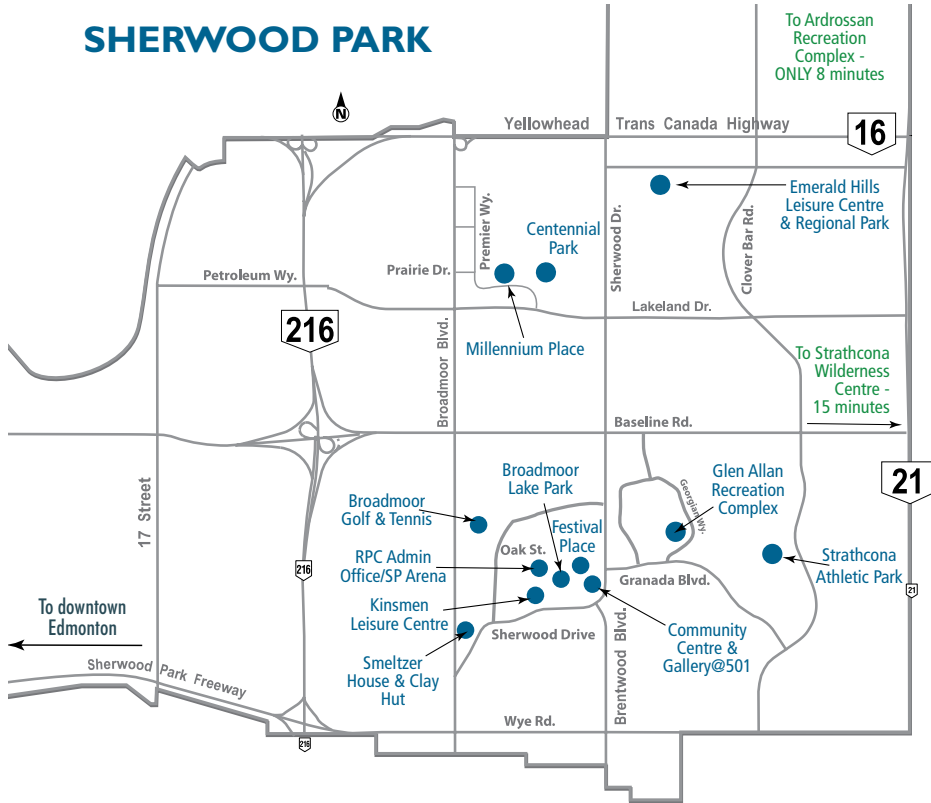

Parks

- Broadmoor Lake Park
  – Oak St & Sherwood Dr (Vic Bidzinski Way)
- Emerald Hills Regional Park – 4501 Emerald Dr
- Strathcona Athletic Park – Colwill Blvd & Clover Bar Rd
- Salisbury Athletic Park – Sherwood Dr & Brentwood Blvd

Schools

- Archbishop Jordan – 4001 Emerald Dr
- Bev Facey Community High – 99 Collwill Blvd
- Brentwood Elementary – 28 Heron Rd
- Campbelltown School – 271 Conifer St
- Clover Bar Jr. High – 50 Main Blvd
- Father Kenneth Kearns School – 8 Sandpiper Dr
- Glen Allan Elementary – 106 Georgian Wy
- Jean Vanier – 109 Georgian Wy
- Lakeland Ridge – 151 Crimson Dr
- Madonna – 15 Main Blvd
- Mills Haven Elementary – 73 Main Blvd
- Our Lady of Perpetual Help School – 273 Fir St
- Pine Street Elementary – 133 Pine St
- Sherwood Heights Jr. High – 241 Fir St
- St. Theresa – 2021 Brentwood Blvd
- Wes Hosford Elementary – 207 Granada Blvd
- Westboro Elementary – 1078 Strathcona Dr
- Woodbridge Farms Elementary – 1127 Parker Dr

Rural Strathcona County

Recreation Facilities

- Ardrossan Recreation Complex – 80-1 Ave, Ardrossan
- Moyer Recreation Centre (Josephsburg)
  – 54569 Range Road 215
- Strathcona Olympiette Centre (Fultonvale)
  – 52029 Range Road 224
- Strathcona Wilderness Centre
  – Township Rd. 530 & Range Road 212
  GPS: N 53° 31.957 W 112° 59.964

Schools

- Ardrossan Elem./Jr./High – 53129 Range Road 222 Ardrossan
- Holy Redeemer – 53117 Range Road 222 Ardrossan
- Uncas – 21313 Township Road 524 Ardrossan

SHERWOOD PARK