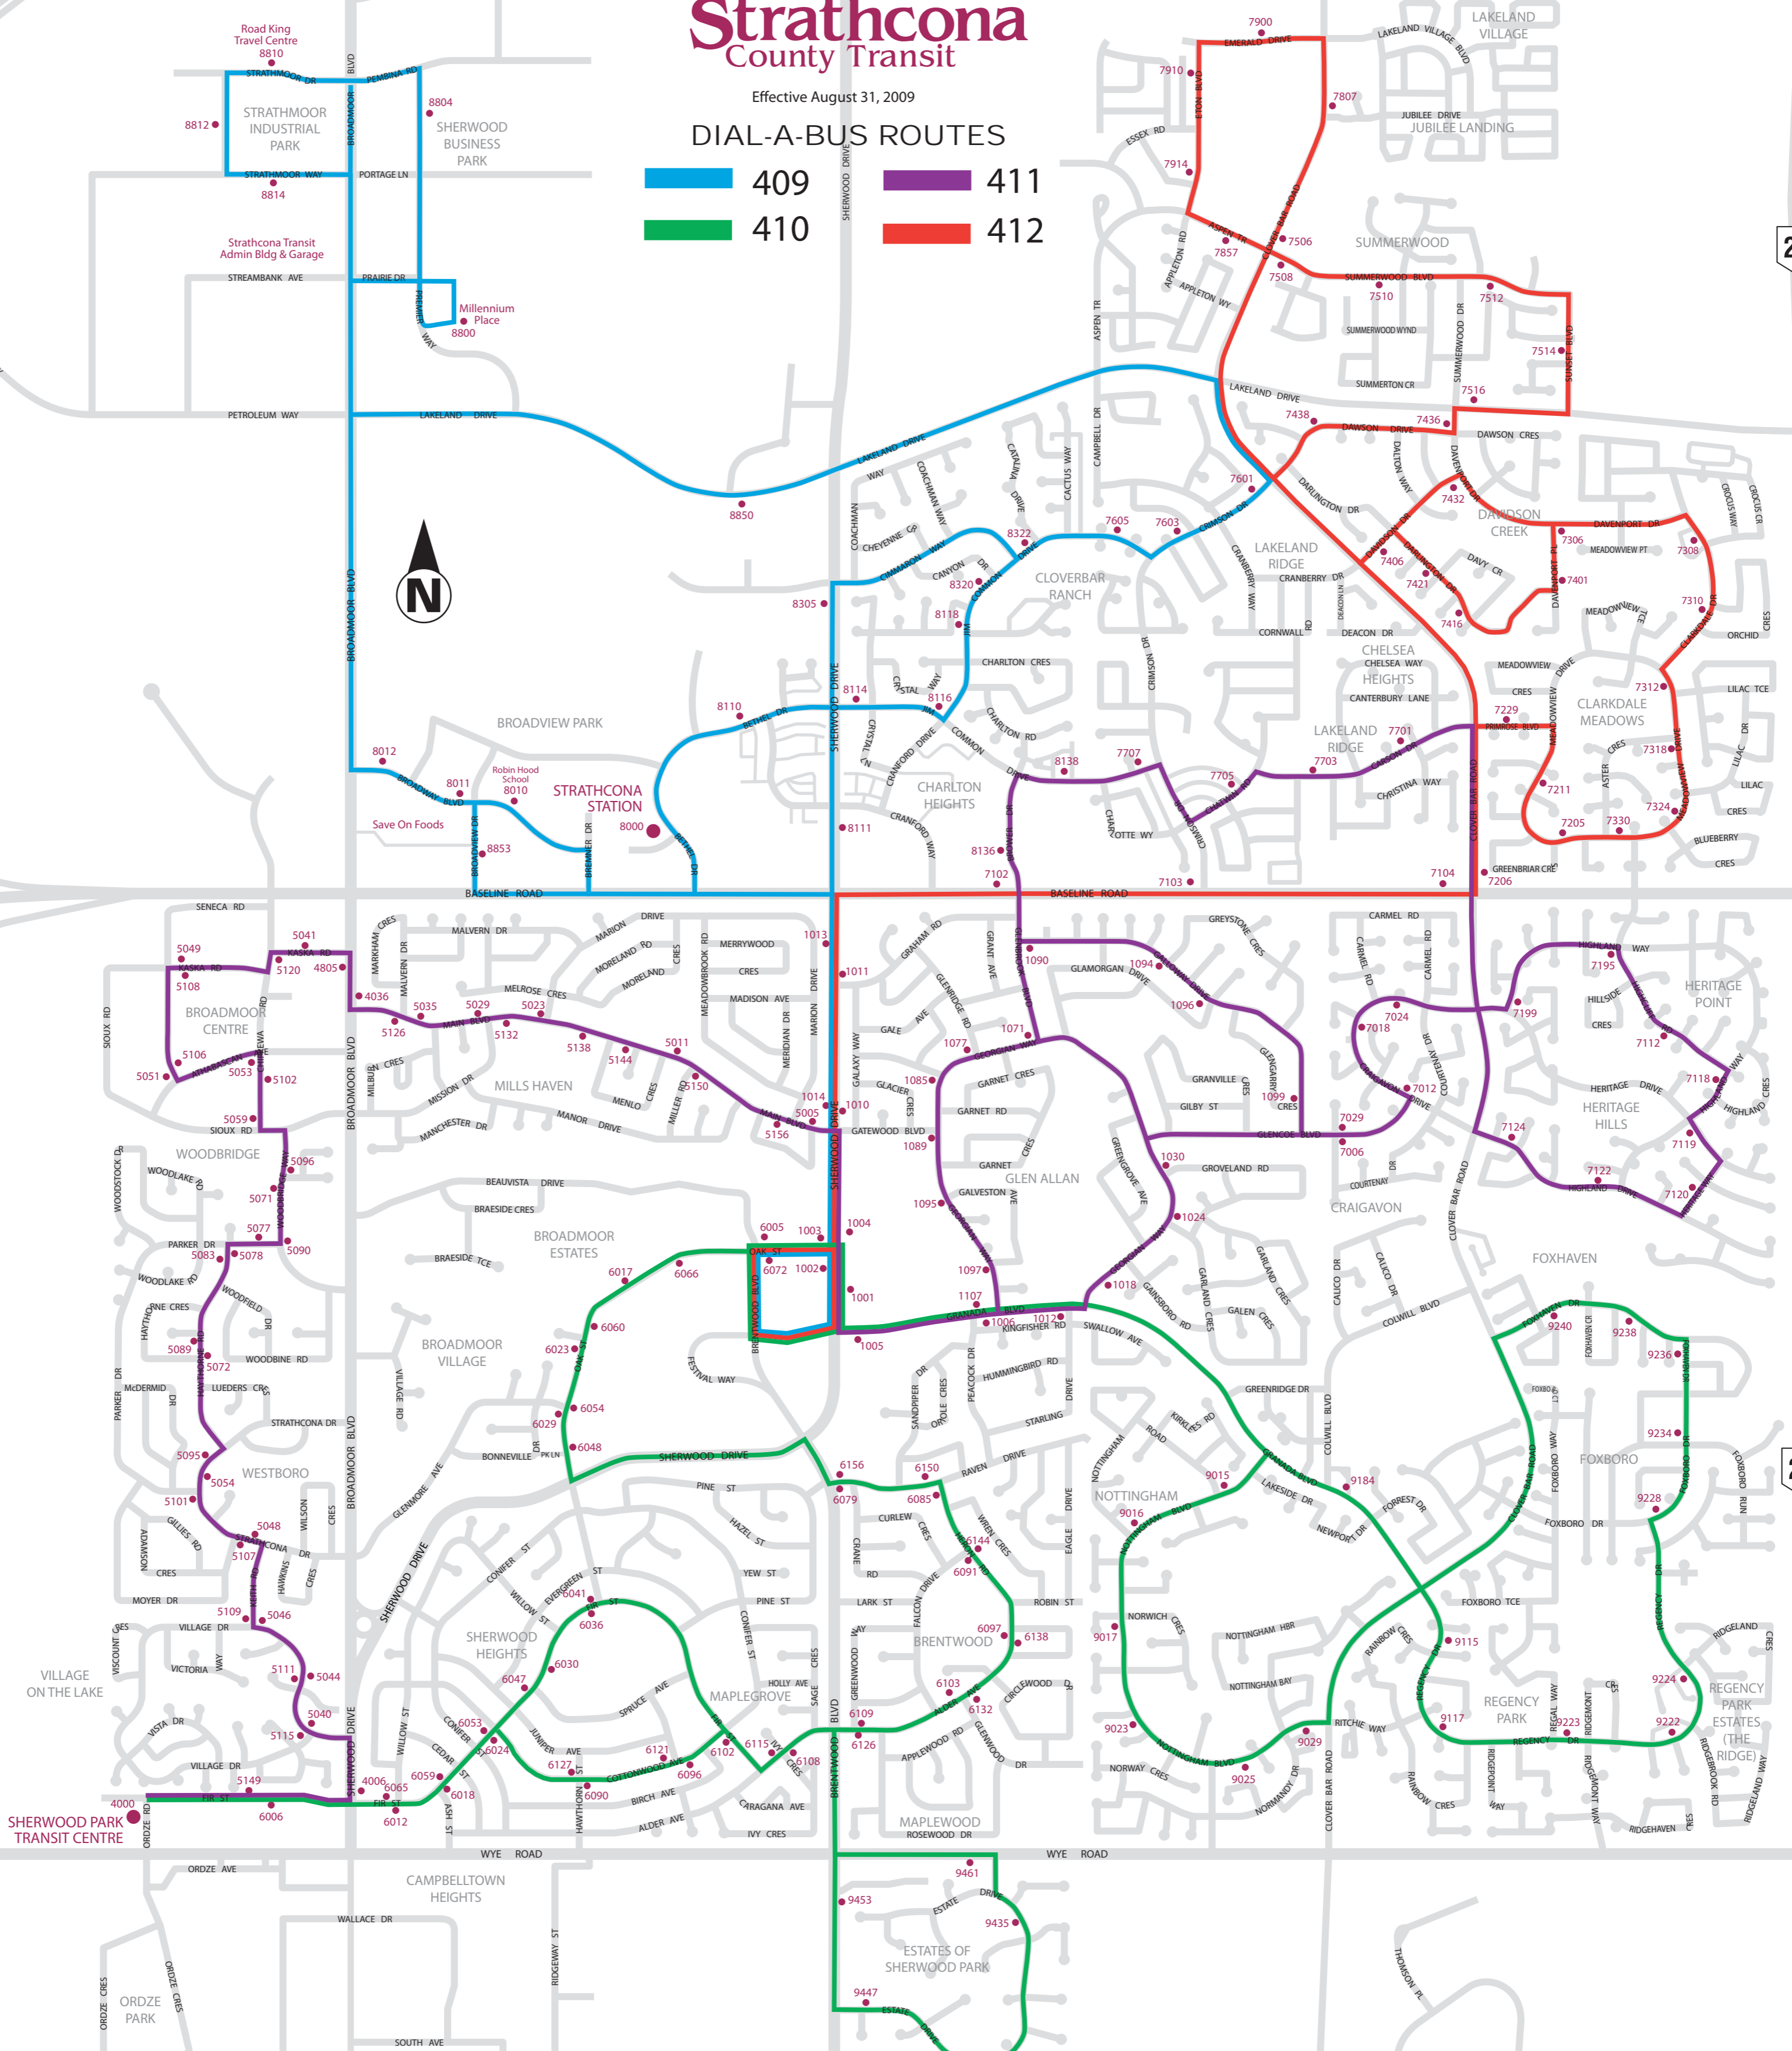

# Strathcona County Transit

Effective August 31, 2009

## DIAL-A-BUS ROUTES

- 409
- 410
- 411
- 412

216

216

216

16

16

21

21