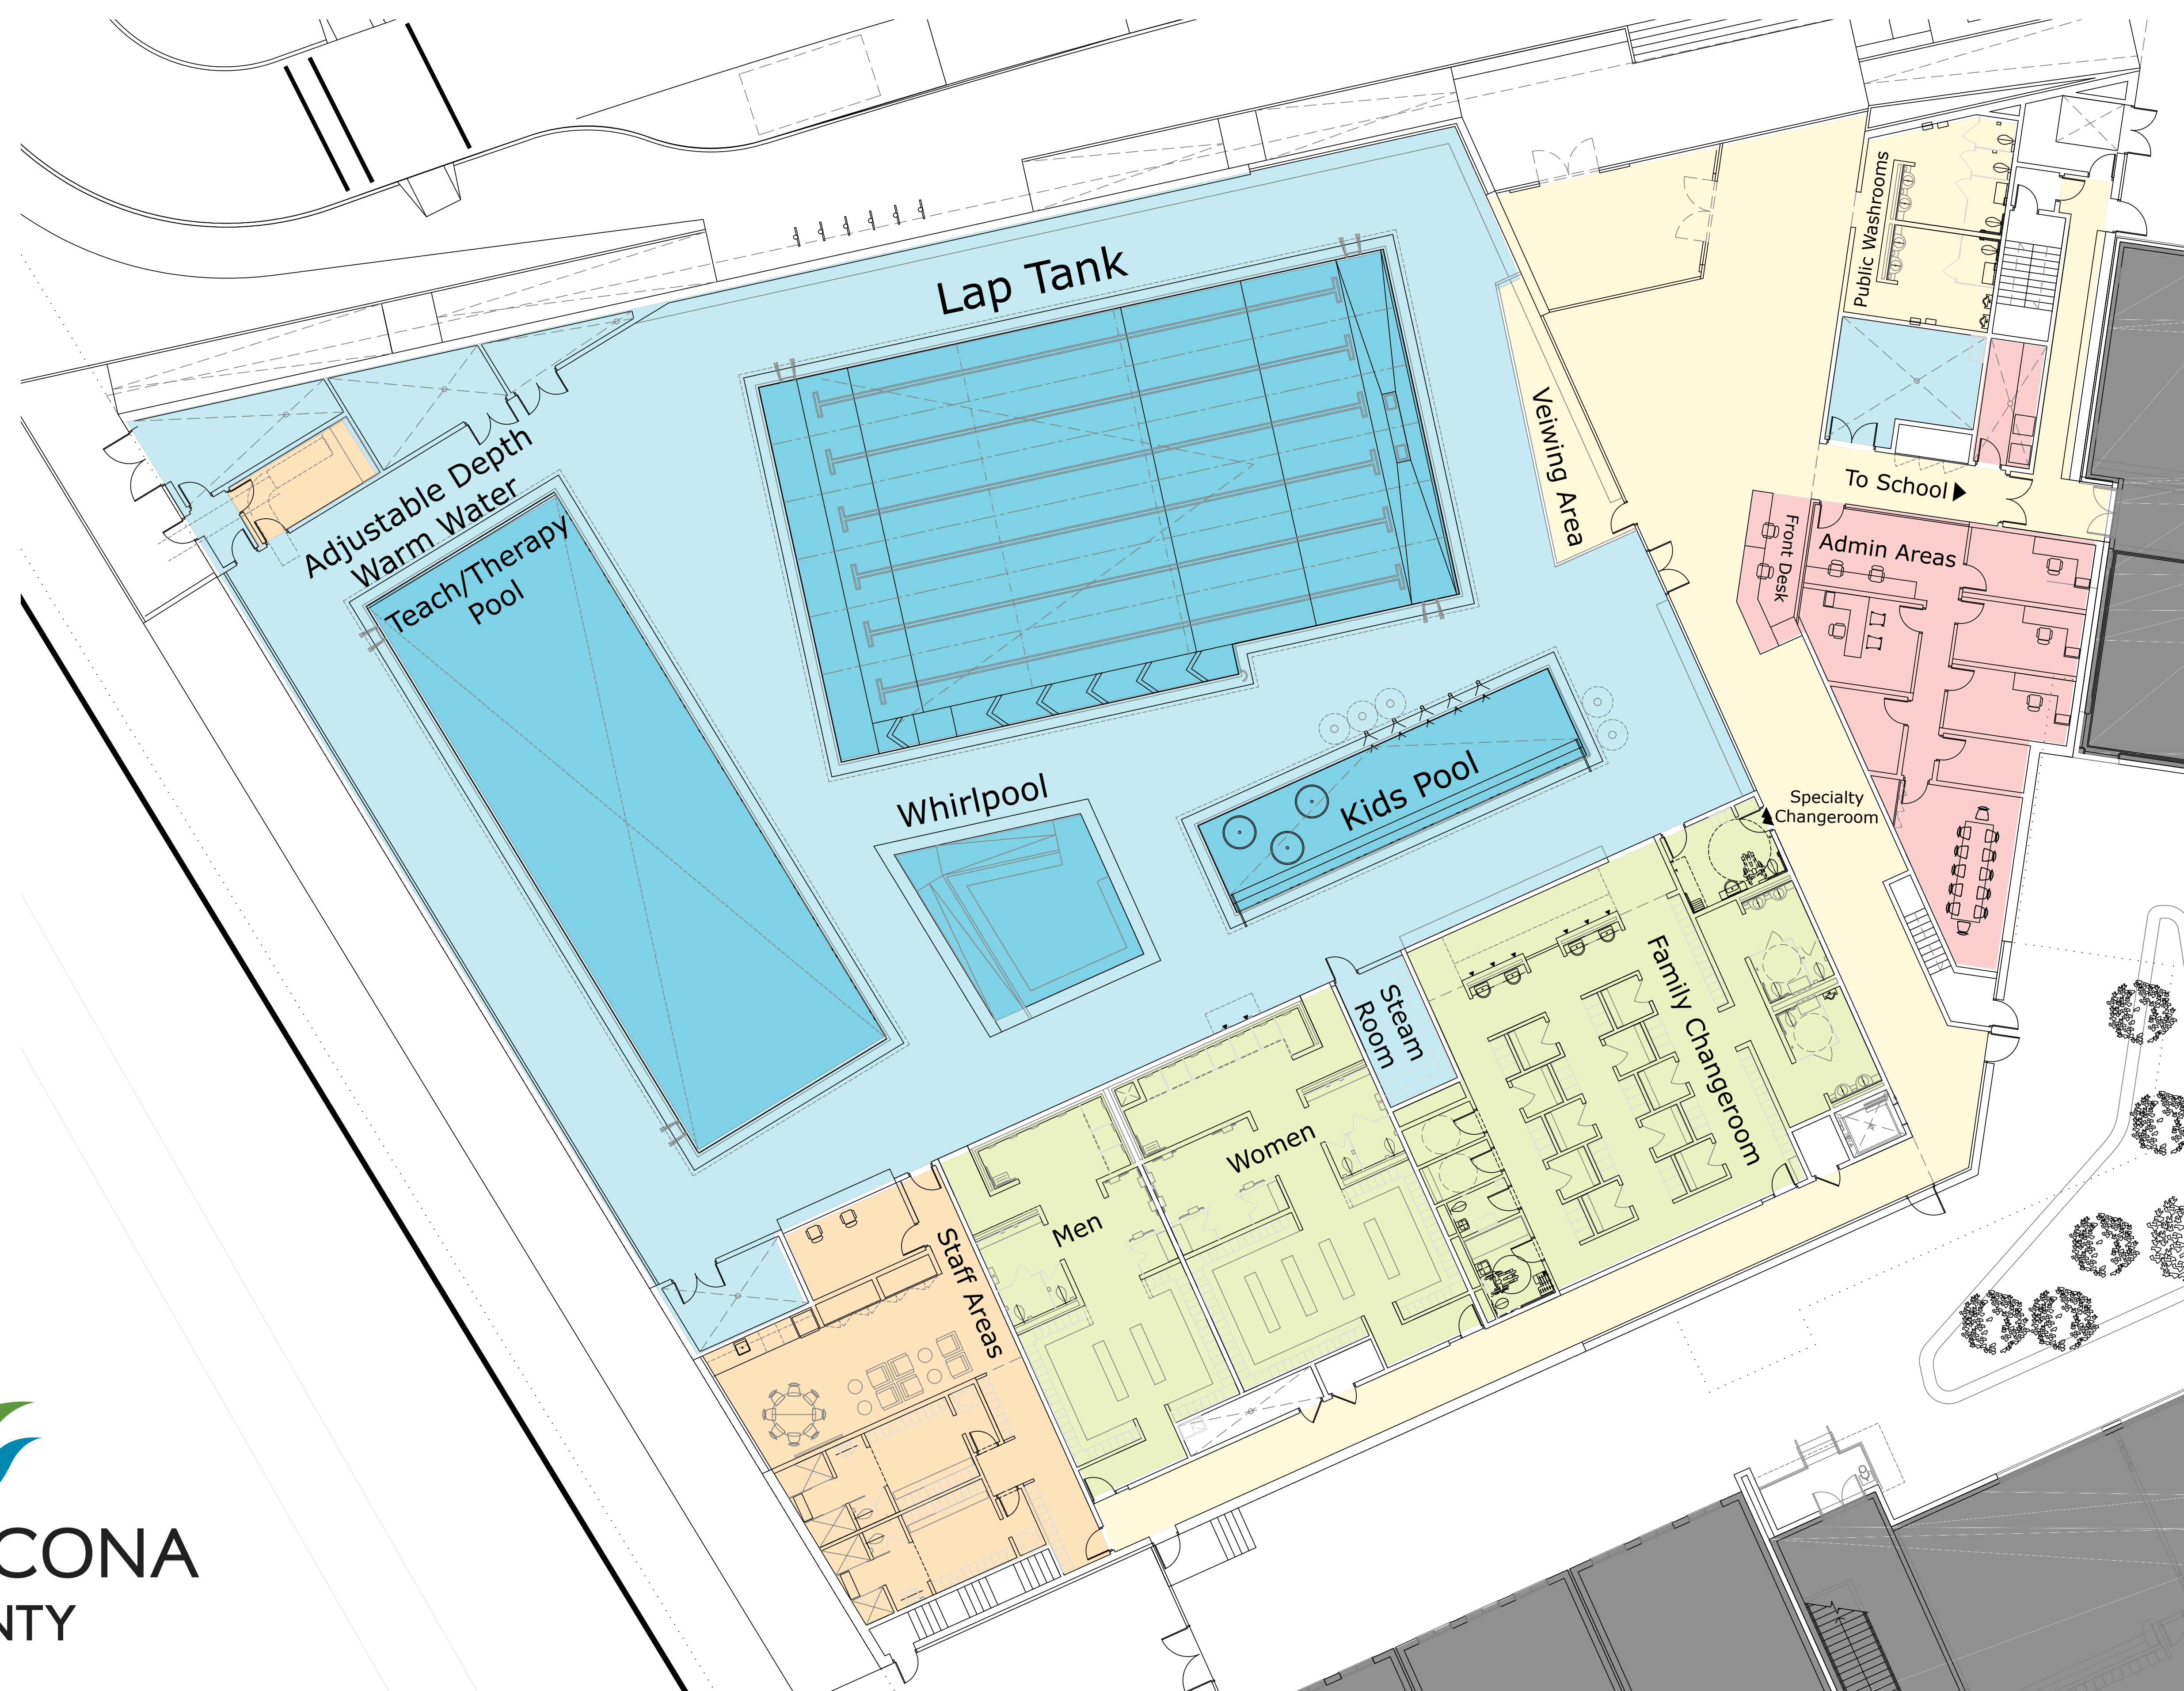

# Emerald Hills Aquatic Centre - Main Floor Plan

STRATHCONA  
COUNTY