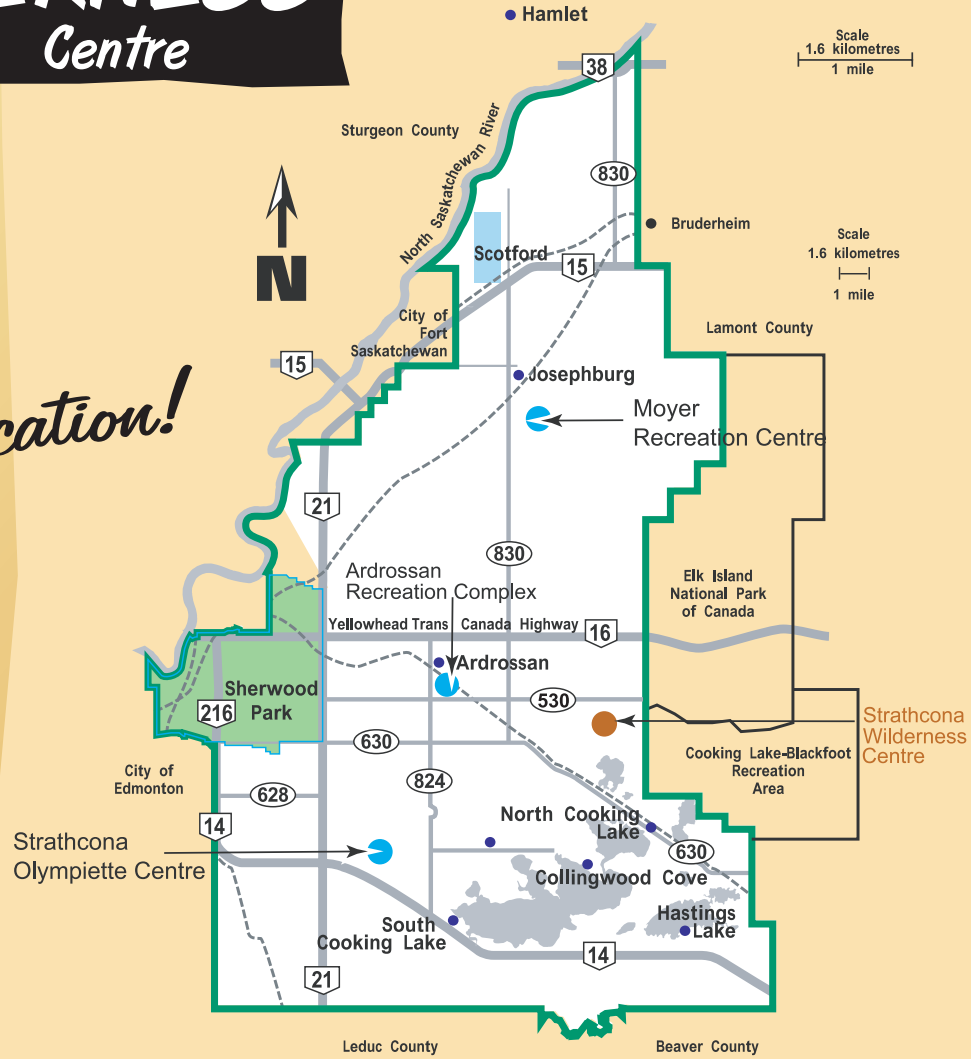

# Strathcona WILDERNESS Centre

*a great location!*

Only 20 minutes (16 km) east of Sherwood Park on Baseline Rd. (Township Rd. 530) and Range Rd. 212.

[www.strathcona.ab.ca/wildernesscentre](http://www.strathcona.ab.ca/wildernesscentre)