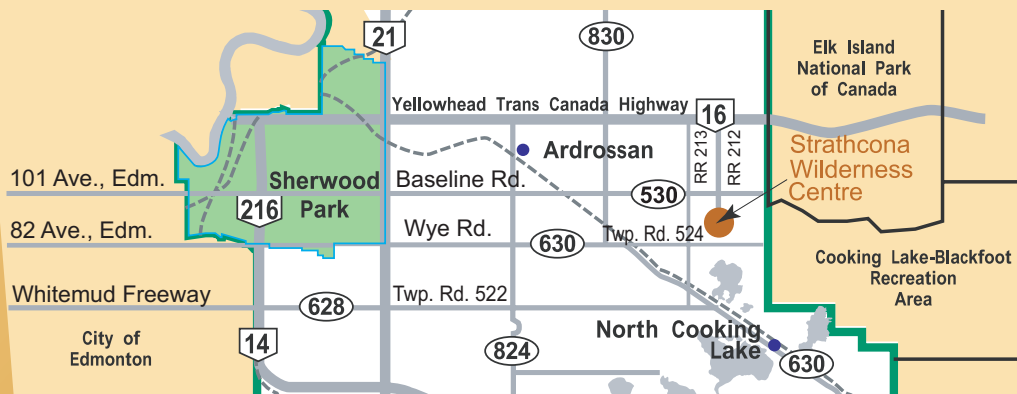

# Strathcona WILDERNESS Centre

*a great location!*

Only 20 minutes (16 km) east of Sherwood Park on Baseline Rd. (Township Rd. 530) and Range Rd. 212.

[www.strathcona.ab.ca/wildernesscentre](http://www.strathcona.ab.ca/wildernesscentre)