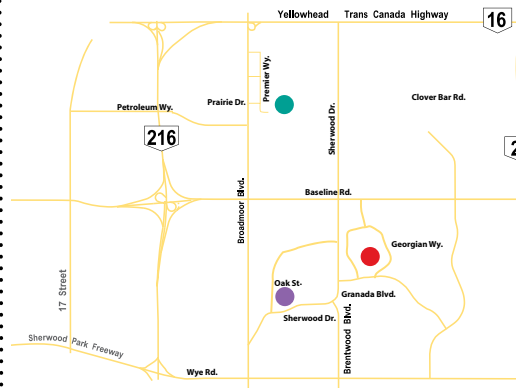

Prices include GST

Millennium
Place

780-416-7252

www.strathcona.ca/millenniumplace

Map of Sherwood Park

- Millennium Place
2000 Premier Way, Sherwood Park
- Glen Allan Recreation Complex
199 Georgian Way, Sherwood Park
- Kinsmen Leisure Centre
2001 Oak Street, Sherwood Park
- Strathcona Wilderness Centre
52535 Range Road 212
Township Road 530 (Baseline Road) &
Range Road 212
Just 20 minutes east of Sherwood Park
GPS coordinates: N 53°31.957' W 112°59.964'

Strathcona
County

RECREATION, PARKS
AND CULTURE

celebrate your
BIRTHDAY
with us!

www.strathcona.ca/recreation

Strathcona
County

RECREATION, PARKS
AND CULTURE

Pool Party packages for all ages

shared pool: